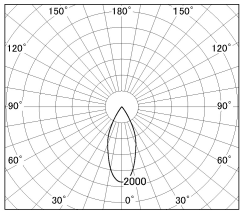

Item no. DD187-0650W9030

Series Name: Cledy Micro Pull-out (DD187)

Installation	Recessed mount		
Type	Cledy	Micro	Pull-out (DD187)
Fixture wattage	6W		
Beam angle	42deg		
Color Temp.	3000K		
CRI	Ra>90		
Luminous	425 lm		
Body	Die-castaluminumalloy		
Body finish	White		
Trim finish	N/A		
Reflector finish	N/A		
IP Rate	IP20		
Light source	COB module		
Input Voltage	AC220~240V		
Dimming Type	Non-Dimmable		
Certificate	CE,CCC		
Cut Hole	60mm		

■ Lighting Distribution Curve (cd/1000 lm)

■ Direct Horizontal Illuminance DD187-0650W9030