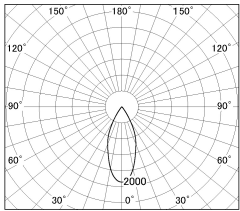

Item no. DD187-0650W9040

Series Name: Cledy Micro Pull-out (DD187)

Installation	Recessed mount		
Type	Cledy	Micro	Pull-out (DD187)
Fixture wattage	6W		
Beam angle	42deg		
Color Temp.	4000K		
CRI	Ra>90		
Luminous	451 lm		
Body	Die-castaluminumalloy		
Body finish	White		
Trim finish	N/A		
Reflector finish	N/A		
IP Rate	IP20		
Light source	COB module		
Input Voltage	AC220~240V		
Dimming Type	Non-Dimmable		
Certificate	CE,CCC		
Cut Hole	60mm		

■ Lighting Distribution Curve (cd/1000 lm)

■ Direct Horizontal Illuminance DD187-0650W9040