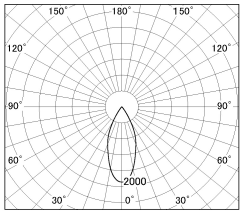

Installation	Recessed mount		
Type	Cledy	Micro	Pull-out (DD187)
Fixture wattage	6W		
Beam angle	42deg		
Color Temp.	3000K		
CRI	Ra>90		
Luminous	425 lm		
Body	Die-castaluminumalloy		
Body finish	Black		
Trim finish	N/A		
Reflector finish	N/A		
IP Rate	IP20		
Light source	COB module		
Input Voltage	AC220~240V		
Dimming Type	Non-Dimmable		
Certificate	CE,CCC		
Cut Hole	60mm		

■ Lighting Distribution Curve (cd/1000 lm)