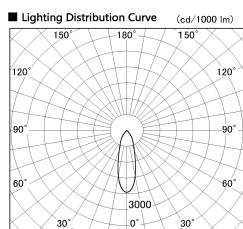

Item no. DD136-2830W9027-R

Series Name: Versa R-G (DD136-R)

Installation	Recessed mount
Type	Versa R-G (DD136-R)
Fixture wattage	28W
Beam angle	30 deg
Color Temp.	2700K
CRI	Ra>90
Luminous	3383 lm
Body	Die-cast aluminum alloy
Body finish	N/A
Trim finish	White
Reflector finish	N/A
IP Rate	IP20
Light source	COB module
Input Voltage	AC220~240V
Dimming Type	Non-Dimmable
Certificate	CE, CCC
Cut Hole	150mm

■ Direct Horizontal Illuminance DD136-2830W9027-R

Beam Angle	Vertical Illuminance (lx)
28°	31760
	7940
	3530
	1980
	1270
	880
	650
	500