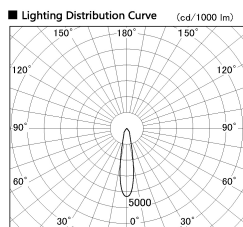

Item no. DD136-2620W9027-R

Series Name: Versa R-G (DD136-R)

Installation	Recessed mount
Type	Versa R-G (DD136-R)
Fixture wattage	23W
Beam angle	21 deg
Color Temp.	2700K
CRI	Ra>90
Luminous	2939 lm
Body	Die-cast aluminum alloy
Body finish	N/A
Trim finish	White
Reflector finish	N/A
IP Rate	IP20
Light source	COB module
Input Voltage	AC220~240V
Dimming Type	Non-Dimmable
Certificate	CE, CCC
Cut Hole	150mm

■ Direct Horizontal Illuminance DD136-2620W9027-R

Illuminance Angle	Beam Angle	Vertical Illuminance (lx)
20°	1	50610
	2	12650
21°	1	5620
	2	3160
20°	3	2020
	4	1410
21°	3	1030
	4	790