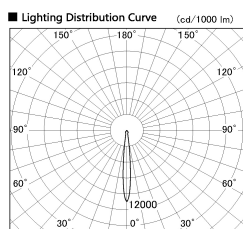

Item no. DD136-2015W9027-R

Series Name: Versa R-G (DD136-R)

Installation	Recessed mount
Type	Versa R-G (DD136-R)
Fixture wattage	20W
Beam angle	11 deg
Color Temp.	2700K
CRI	Ra>90
Luminous	1961 lm
Body	Die-cast aluminum alloy
Body finish	N/A
Trim finish	White
Reflector finish	N/A
IP Rate	IP20
Light source	COB module
Input Voltage	AC220~240V
Dimming Type	Non-Dimmable
Certificate	CE, CCC
Cut Hole	125mm

Direct Horizontal Illuminance DD136-2015W9027-R

φ	Illuminance Angle	Beam Angle	Vertical Illuminance (lx)
170	10°	11°	84970
170			21240
340			9440
340			5310
520			3400
520			2360
690			1730
690			1330