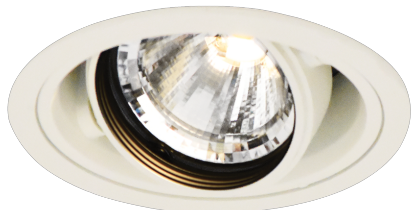

Item no. DD136-1915W9027-R

Series Name: Versa R-G (DD136-R)

Installation	Recessed mount
Type	Versa R-G (DD136-R)
Fixture wattage	18.6W
Beam angle	16 deg
Color Temp.	2700K
CRI	Ra>90
Luminous	1674 lm
Body	Die-cast aluminum alloy
Body finish	N/A
Trim finish	White
Reflector finish	N/A
IP Rate	IP20
Light source	COB module
Input Voltage	AC220~240V
Dimming Type	Non-Dimmable
Certificate	CE, CCC
Cut Hole	100mm

Direct Horizontal Illuminance DD136-1915W9027-R

φ	Illuminance Angle	Beam Angle	Vertical Illuminance (lx)
260	15°	1	42930
		2	10730
520	15°	1	4770
		2	2680
780	15°	1	1720
		2	1190
1050	15°	1	880
		2	670