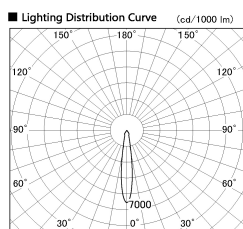

Item no. DD136-1915W9027-R

Series Name: Versa R-G (DD136-R)

Installation	Recessed mount
Type	Versa R-G (DD136-R)
Fixture wattage	18.6W
Beam angle	16 deg
Color Temp.	2700K
CRI	Ra>90
Luminous	1674 lm
Body	Die-cast aluminum alloy
Body finish	N/A
Trim finish	White
Reflector finish	N/A
IP Rate	IP20
Light source	COB module
Input Voltage	AC220~240V
Dimming Type	Non-Dimmable
Certificate	CE, CCC
Cut Hole	100mm

Direct Horizontal Illuminance DD136-1915W9027-R

φ	Illuminance Angle	Beam Angle	Vertical Illuminance (lx)
260	15°	1	42930
		2	10730
520	15°	1	4770
		2	2680
780	15°	1	1720
		2	1190
1050	15°	1	880
		2	670