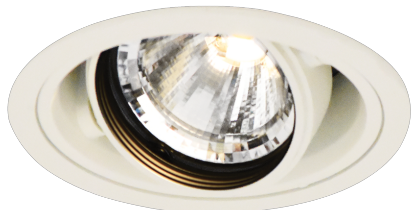

Item no. DD136-1930W9027-R

Series Name: Versa R-G (DD136-R)

Installation	Recessed mount
Type	Versa R-G (DD136-R)
Fixture wattage	18.6W
Beam angle	39 deg
Color Temp.	2700K
CRI	Ra>90
Luminous	1775 lm
Body	Die-cast aluminum alloy
Body finish	N/A
Trim finish	White
Reflector finish	N/A
IP Rate	IP20
Light source	COB module
Input Voltage	AC220~240V
Dimming Type	Non-Dimmable
Certificate	CE, CCC
Cut Hole	100mm