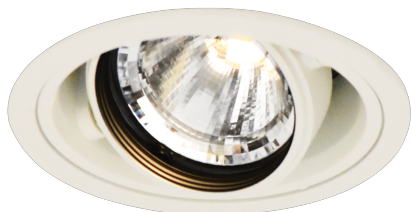

Item no. DD136-1940W9027-R

Series Name: Versa R-G (DD136-R)

Installation	Recessed mount
Type	Versa R-G (DD136-R)
Fixture wattage	18.6W
Beam angle	57 deg
Color Temp.	2700K
CRI	Ra>90
Luminous	1807 lm
Body	Die-cast aluminum alloy
Body finish	N/A
Trim finish	White
Reflector finish	N/A
IP Rate	IP20
Light source	COB module
Input Voltage	AC220~240V
Dimming Type	Non-Dimmable
Certificate	CE, CCC
Cut Hole	100mm