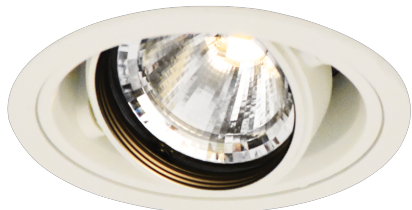

Item no. DD136-1115W9027-R

Series Name: Versa R-G (DD136-R)

Installation	Recessed mount
Type	Versa R-G (DD136-R)
Fixture wattage	10.5W
Beam angle	16 deg
Color Temp.	2700K
CRI	Ra>90
Luminous	1012 lm
Body	Die-cast aluminum alloy
Body finish	N/A
Trim finish	White
Reflector finish	N/A
IP Rate	IP20
Light source	COB module
Input Voltage	AC220~240V
Dimming Type	Non-Dimmable
Certificate	CE, CCC
Cut Hole	100mm