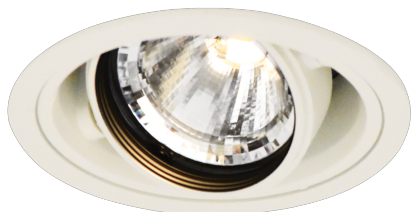

Item no. DD136-1130W9027-R

Series Name: Versa R-G (DD136-R)

Installation	Recessed mount
Type	Versa R-G (DD136-R)
Fixture wattage	10.5W
Beam angle	40 deg
Color Temp.	2700K
CRI	Ra>90
Luminous	1073 lm
Body	Die-cast aluminum alloy
Body finish	N/A
Trim finish	White
Reflector finish	N/A
IP Rate	IP20
Light source	COB module
Input Voltage	AC220~240V
Dimming Type	Non-Dimmable
Certificate	CE, CCC
Cut Hole	100mm