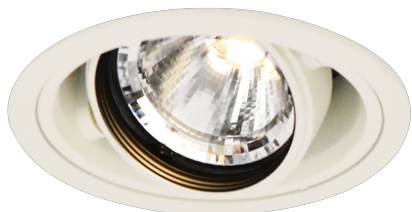

Item no. DD136-1140W9027-R

Series Name: Versa R-G (DD136-R)

Installation	Recessed mount
Type	Versa R-G (DD136-R)
Fixture wattage	10.5W
Beam angle	37 deg
Color Temp.	2700K
CRI	Ra>90
Luminous	1096 lm
Body	Die-cast aluminum alloy
Body finish	N/A
Trim finish	White
Reflector finish	N/A
IP Rate	IP20
Light source	COB module
Input Voltage	AC220~240V
Dimming Type	Non-Dimmable
Certificate	CE, CCC
Cut Hole	100mm