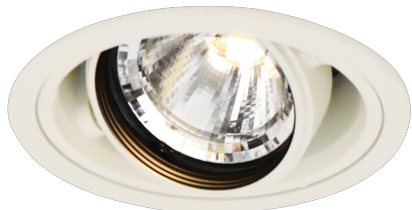

Item no. DD136-0840W9027-R

Series Name: Versa R-G (DD136-R)

Installation	Recessed mount
Type	
Fixture wattage	7.5W
Beam angle	36 deg
Color Temp.	2700K
CRI	Ra>90
Luminous	800 lm
Body	Die-cast aluminum alloy
Body finish	N/A
Trim finish	White
Reflector finish	N/A
IP Rate	IP20
Light source	COB module
Input Voltage	AC220~240V
Dimming Type	Non-Dimmable
Certificate	CE, CCC
Cut Hole	100mm