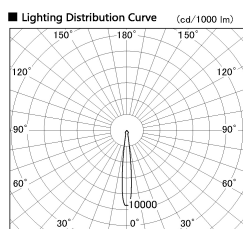

Item no. DD136-3515W9030-R

Series Name: Versa R-G (DD136-R)

Installation	Recessed mount
Type	Versa R-G (DD136-R)
Fixture wattage	36W
Beam angle	12 deg
Color Temp.	3000K
CRI	Ra>90
Luminous	3948 lm
Body	Die-cast aluminum alloy
Body finish	N/A
Trim finish	White
Reflector finish	N/A
IP Rate	IP20
Light source	COB module
Input Voltage	AC220~240V
Dimming Type	Non-Dimmable
Certificate	CE, CCC
Cut Hole	150mm

Direct Horizontal Illuminance DD136-3515W9030-R

φ	Illuminance Angle	Beam Angle	Vertical Illuminance (lx)		
190	11°	12°	149240		
1			37310		
380			16580		
2			9330		
570			5970		
3			4150		
770			3050		
m	1	0	1	2	2330