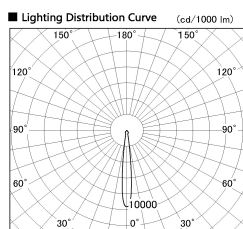

Item no. DD136-2815W9030-R

Series Name: Versa R-G (DD136-R)

Installation	Recessed mount
Type	Versa R-G (DD136-R)
Fixture wattage	28W
Beam angle	12 deg
Color Temp.	3000K
CRI	Ra>90
Luminous	3190 lm
Body	Die-cast aluminum alloy
Body finish	N/A
Trim finish	White
Reflector finish	N/A
IP Rate	IP20
Light source	COB module
Input Voltage	AC220~240V
Dimming Type	Non-Dimmable
Certificate	CE, CCC
Cut Hole	150mm

■ Direct Horizontal Illuminance DD136-2815W9030-R

φ	Illuminance Angle	Beam Angle	Vertical Illuminance (lx)		
190	11°	12°	123480		
1			30870		
380			13720		
2			7720		
570			4940		
3			3430		
770			2520		
m	1	0	1	2	1930