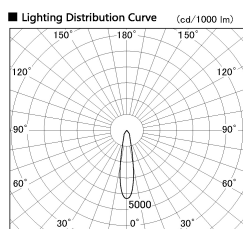

Item no. DD136-2620W9030-R

Series Name: Versa R-G (DD136-R)

Installation	Recessed mount
Type	Versa R-G (DD136-R)
Fixture wattage	23W
Beam angle	21 deg
Color Temp.	3000K
CRI	Ra>90
Luminous	2999 lm
Body	Die-cast aluminum alloy
Body finish	N/A
Trim finish	White
Reflector finish	N/A
IP Rate	IP20
Light source	COB module
Input Voltage	AC220~240V
Dimming Type	Non-Dimmable
Certificate	CE, CCC
Cut Hole	150mm

■ Direct Horizontal Illuminance DD136-2620W9030-R

Illuminance Angle	Beam Angle	Vertical Illuminance (lx)
20°	1	51640
	2	12910
21°	1	5740
	2	3230
355°	1	2070
	2	1430
1410 m	1	1050
	2	810