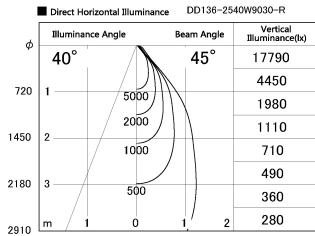

Item no. DD136-2540W9030-R

Series Name: Versa R-G (DD136-R)

Installation	Recessed mount
Type	Versa R-G (DD136-R)
Fixture wattage	23W
Beam angle	45 deg
Color Temp.	3000K
CRI	Ra>90
Luminous	2828 lm
Body	Die-cast aluminum alloy
Body finish	N/A
Trim finish	White
Reflector finish	N/A
IP Rate	IP20
Light source	COB module
Input Voltage	AC220~240V
Dimming Type	Non-Dimmable
Certificate	CE, CCC
Cut Hole	125mm