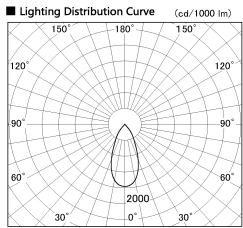

Item no. DD136-2540W9030-R

Series Name: Versa R-G (DD136-R)

Installation	Recessed mount
Type	Versa R-G (DD136-R)
Fixture wattage	23W
Beam angle	45 deg
Color Temp.	3000K
CRI	Ra>90
Luminous	2828 lm
Body	Die-cast aluminum alloy
Body finish	N/A
Trim finish	White
Reflector finish	N/A
IP Rate	IP20
Light source	COB module
Input Voltage	AC220~240V
Dimming Type	Non-Dimmable
Certificate	CE, CCC
Cut Hole	125mm