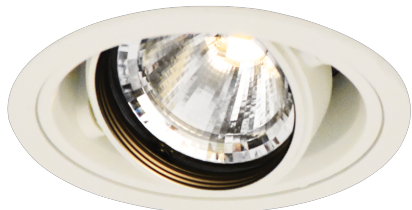

Item no. DD136-1930W9030-R

Series Name: Versa R-G (DD136-R)

| | |
|------------------|-------------------------|
| Installation | Recessed mount |
| Type | Versa R-G (DD136-R) |
| Fixture wattage | 18.6W |
| Beam angle | 39 deg |
| Color Temp. | 3000K |
| CRI | Ra>90 |
| Luminous | 1811 lm |
| Body | Die-cast aluminum alloy |
| Body finish | N/A |
| Trim finish | White |
| Reflector finish | N/A |
| IP Rate | IP20 |
| Light source | COB module |
| Input Voltage | AC220~240V |
| Dimming Type | Non-Dimmable |
| Certificate | CE, CCC |
| Cut Hole | 100mm |