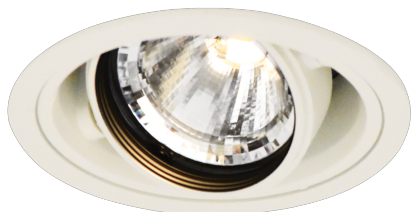

Item no. DD136-1940W9030-R

Series Name: Versa R-G (DD136-R)

Installation	Recessed mount
Type	Versa R-G (DD136-R)
Fixture wattage	18.6W
Beam angle	57 deg
Color Temp.	3000K
CRI	Ra>90
Luminous	1844 lm
Body	Die-cast aluminum alloy
Body finish	N/A
Trim finish	White
Reflector finish	N/A
IP Rate	IP20
Light source	COB module
Input Voltage	AC220~240V
Dimming Type	Non-Dimmable
Certificate	CE, CCC
Cut Hole	100mm