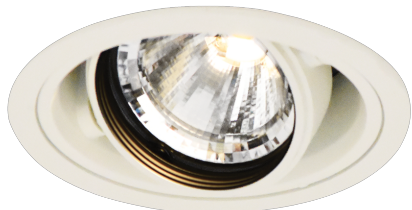

Item no. DD136-1140W9030-R

Series Name: Versa R-G (DD136-R)

Installation	Recessed mount
Type	Versa R-G (DD136-R)
Fixture wattage	10.5W
Beam angle	37 deg
Color Temp.	3000K
CRI	Ra>90
Luminous	1118 lm
Body	Die-cast aluminum alloy
Body finish	N/A
Trim finish	White
Reflector finish	N/A
IP Rate	IP20
Light source	COB module
Input Voltage	AC220~240V
Dimming Type	Non-Dimmable
Certificate	CE, CCC
Cut Hole	100mm