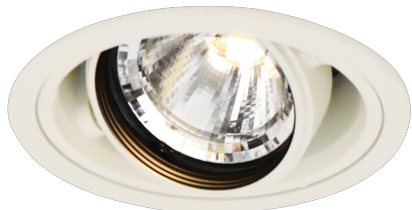

Item no. DD136-0820W9030-R

Series Name: Versa R-G (DD136-R)

Installation	Recessed mount
Type	Versa R-G (DD136-R)
Fixture wattage	7.5W
Beam angle	17 deg
Color Temp.	3000K
CRI	Ra>90
Luminous	768 lm
Body	Die-cast aluminum alloy
Body finish	N/A
Trim finish	White
Reflector finish	N/A
IP Rate	IP20
Light source	COB module
Input Voltage	AC220~240V
Dimming Type	Non-Dimmable
Certificate	CE, CCC
Cut Hole	100mm

■ Direct Horizontal Illuminance DD136-0820W9030-R

φ	Illuminance Angle	Beam Angle	Vertical Illuminance (lx)
1	17°	17°	17800
290			4450
1			1980
590			1110
2			710
890			490
3			360
1190			280