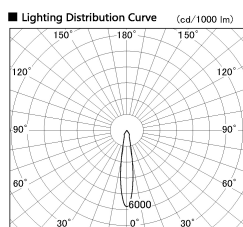

Item no. DD136-0820W9030-R

Series Name: Versa R-G (DD136-R)

Installation	Recessed mount
Type	Versa R-G (DD136-R)
Fixture wattage	7.5W
Beam angle	17 deg
Color Temp.	3000K
CRI	Ra>90
Luminous	768 lm
Body	Die-cast aluminum alloy
Body finish	N/A
Trim finish	White
Reflector finish	N/A
IP Rate	IP20
Light source	COB module
Input Voltage	AC220~240V
Dimming Type	Non-Dimmable
Certificate	CE, CCC
Cut Hole	100mm

■ Direct Horizontal Illuminance DD136-0820W9030-R

φ	Illuminance Angle	Beam Angle	Vertical Illuminance (lx)
1	17°	17°	17800
290			4450
1			1980
590			1110
2			710
890			490
3			360
1190			280