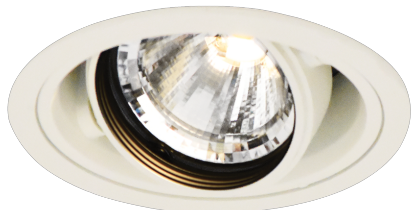

Item no. DD136-0820W9030-R

Series Name: Versa R-G (DD136-R)

Installation	Recessed mount
Type	Versa R-G (DD136-R)
Fixture wattage	7.5W
Beam angle	17 deg
Color Temp.	3000K
CRI	Ra>90
Luminous	768 lm
Body	Die-cast aluminum alloy
Body finish	N/A
Trim finish	White
Reflector finish	N/A
IP Rate	IP20
Light source	COB module
Input Voltage	AC220~240V
Dimming Type	Non-Dimmable
Certificate	CE, CCC
Cut Hole	100mm

■ Direct Horizontal Illuminance DD136-0820W9030-R

φ	Illuminance Angle	Beam Angle	Vertical Illuminance (lx)
1	17°	17°	17800
290			4450
1			1980
590			1110
2			710
890			490
3			360
1190			280