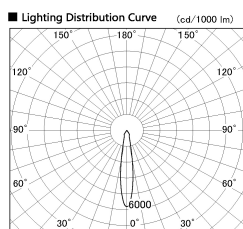

Item no. DD136-0820W9030-R

Series Name: Versa R-G (DD136-R)

Installation	Recessed mount
Type	Versa R-G (DD136-R)
Fixture wattage	7.5W
Beam angle	17 deg
Color Temp.	3000K
CRI	Ra>90
Luminous	768 lm
Body	Die-cast aluminum alloy
Body finish	N/A
Trim finish	White
Reflector finish	N/A
IP Rate	IP20
Light source	COB module
Input Voltage	AC220~240V
Dimming Type	Non-Dimmable
Certificate	CE, CCC
Cut Hole	100mm

■ Direct Horizontal Illuminance DD136-0820W9030-R

φ	Illuminance Angle	Beam Angle	Vertical Illuminance (lx)
1	17°	17°	17800
290			4450
1			1980
590			1110
2			710
890			490
3			360
1190			280