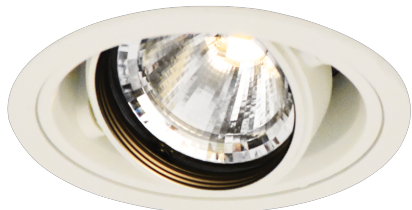

Item no. DD136-0840W9030-R

Series Name: Versa R-G (DD136-R)

Installation	Recessed mount
Type	Versa R-G (DD136-R)
Fixture wattage	7.5W
Beam angle	36 deg
Color Temp.	3000K
CRI	Ra>90
Luminous	816 lm
Body	Die-cast aluminum alloy
Body finish	N/A
Trim finish	White
Reflector finish	N/A
IP Rate	IP20
Light source	COB module
Input Voltage	AC220~240V
Dimming Type	Non-Dimmable
Certificate	CE, CCC
Cut Hole	100mm