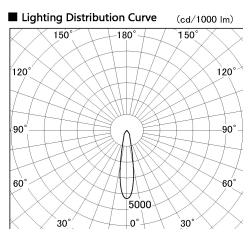

Item no. DD136-3520W9035-R

Series Name: Versa R-G (DD136-R)

Installation	Recessed mount
Type	Versa R-G (DD136-R)
Fixture wattage	36W
Beam angle	21 deg
Color Temp.	3500K
CRI	Ra>90
Luminous	4214 lm
Body	Die-cast aluminum alloy
Body finish	N/A
Trim finish	White
Reflector finish	N/A
IP Rate	IP20
Light source	COB module
Input Voltage	AC220~240V
Dimming Type	Non-Dimmable
Certificate	CE, CCC
Cut Hole	150mm

■ Direct Horizontal Illuminance DD136-3520W9035-R

Beam Angle	Vertical Illuminance (lx)
21°	72560
	18140
	8060
	4540
	2900
	2020
	1480
	1130