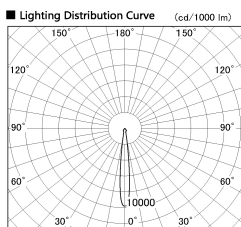

Item no. DD136-2615W9035-R

Series Name: Versa R-G (DD136-R)

Installation	Recessed mount
Type	Versa R-G (DD136-R)
Fixture wattage	23W
Beam angle	12 deg
Color Temp.	3500K
CRI	Ra>90
Luminous	2753 lm
Body	Die-cast aluminum alloy
Body finish	N/A
Trim finish	White
Reflector finish	N/A
IP Rate	IP20
Light source	COB module
Input Voltage	AC220~240V
Dimming Type	Non-Dimmable
Certificate	CE, CCC
Cut Hole	150mm

■ Direct Horizontal Illuminance DD136-2615W9035-R

φ	Illuminance Angle	Beam Angle	Vertical Illuminance (lx)
170	10°	12°	108330
1	5000		27080
	20000		12040
340	10000		6770
2			4330
520	5000		3010
3			2210
690	m	1 2 0 0 1 2	1690