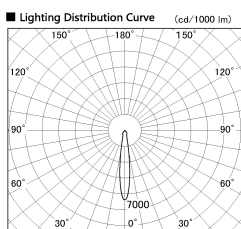

Item no. DD136-2515W9035-R

Series Name: Versa R-G (DD136-R)

Installation	Recessed mount
Type	Versa R-G (DD136-R)
Fixture wattage	23W
Beam angle	15 deg
Color Temp.	3500K
CRI	Ra>90
Luminous	2554 lm
Body	Die-cast aluminum alloy
Body finish	N/A
Trim finish	White
Reflector finish	N/A
IP Rate	IP20
Light source	COB module
Input Voltage	AC220~240V
Dimming Type	Non-Dimmable
Certificate	CE, CCC
Cut Hole	125mm

■ Direct Horizontal Illuminance DD136-2515W9035-R

φ	Illuminance Angle	Beam Angle	Vertical Illuminance (lx)		
240	14°	15°	62890		
1			15720		
490			6990		
2			3930		
730			2520		
3			1750		
980			1280		
m	1	0	1	2	980