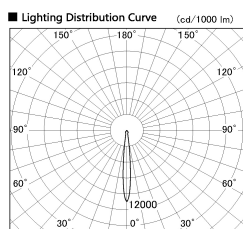

Item no. DD136-2015W9035-R

Series Name: Versa R-G (DD136-R)

Installation	Recessed mount
Type	Versa R-G (DD136-R)
Fixture wattage	20W
Beam angle	11 deg
Color Temp.	3500K
CRI	Ra>90
Luminous	1981 lm
Body	Die-cast aluminum alloy
Body finish	N/A
Trim finish	White
Reflector finish	N/A
IP Rate	IP20
Light source	COB module
Input Voltage	AC220~240V
Dimming Type	Non-Dimmable
Certificate	CE, CCC
Cut Hole	125mm

■ Direct Horizontal Illuminance DD136-2015W9035-R

φ	Illuminance Angle	Beam Angle	Vertical Illuminance (lx)		
170	10°	11°	85840		
1			21460		
340			9540		
2			5360		
520			3430		
3			2380		
690			1750		
m	1	0	1	2	1340