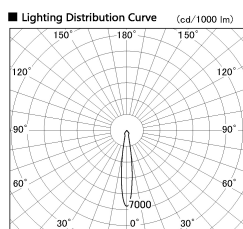

Item no. DD136-2020W9035-R

Series Name: Versa R-G (DD136-R)

Installation	Recessed mount
Type	Versa R-G (DD136-R)
Fixture wattage	20W
Beam angle	15 deg
Color Temp.	3500K
CRI	Ra>90
Luminous	2104 lm
Body	Die-cast aluminum alloy
Body finish	N/A
Trim finish	White
Reflector finish	N/A
IP Rate	IP20
Light source	COB module
Input Voltage	AC220~240V
Dimming Type	Non-Dimmable
Certificate	CE, CCC
Cut Hole	125mm

■ Direct Horizontal Illuminance DD136-2020W9035-R

φ	Illuminance Angle	Beam Angle	Vertical Illuminance (lx)
1	14°	15°	56570
240			14140
			20000
			10000
490			6290
			3540
2			2260
730			1570
3			2000
			1150
980			880
			190