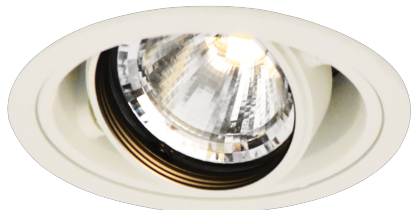

Item no. DD136-1930W9035-R

Series Name: Versa R-G (DD136-R)

Installation	Recessed mount
Type	Versa R-G (DD136-R)
Fixture wattage	18.6W
Beam angle	39 deg
Color Temp.	3500K
CRI	Ra>90
Luminous	1793 lm
Body	Die-cast aluminum alloy
Body finish	N/A
Trim finish	White
Reflector finish	N/A
IP Rate	IP20
Light source	COB module
Input Voltage	AC220~240V
Dimming Type	Non-Dimmable
Certificate	CE, CCC
Cut Hole	100mm