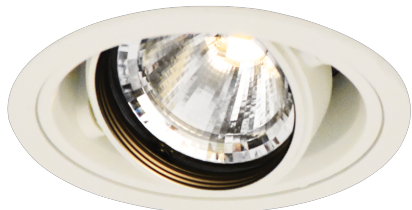

Item no. DD136-1130W9035-R

Series Name: Versa R-G (DD136-R)

Installation	Recessed mount
Type	Versa R-G (DD136-R)
Fixture wattage	10.5W
Beam angle	40 deg
Color Temp.	3500K
CRI	Ra>90
Luminous	1084 lm
Body	Die-cast aluminum alloy
Body finish	N/A
Trim finish	White
Reflector finish	N/A
IP Rate	IP20
Light source	COB module
Input Voltage	AC220~240V
Dimming Type	Non-Dimmable
Certificate	CE, CCC
Cut Hole	100mm