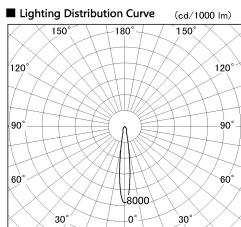

Item no. DD136-0815W9035-R

Series Name: Versa R-G (DD136-R)

■ Direct Horizontal Illuminance DD136-0815W9035-R

φ	Illuminance Angle	Beam Angle	Vertical Illuminance (lx)
220	13°	14°	22680
1			5670
450			2520
2			1420
680			910
3			630
910			460
m	1	0	500
		1	2
			350

Installation	Recessed mount
Type	Versa R-G (DD136-R)
Fixture wattage	7.5W
Beam angle	14 deg
Color Temp.	3500K
CRI	Ra>90
Luminous	730.505 lm
Body	Die-cast aluminum alloy
Body finish	N/A
Trim finish	White
Reflector finish	N/A
IP Rate	IP20
Light source	COB module
Input Voltage	AC220~240V
Dimming Type	Non-Dimmable
Certificate	CE, CCC
Cut Hole	100mm