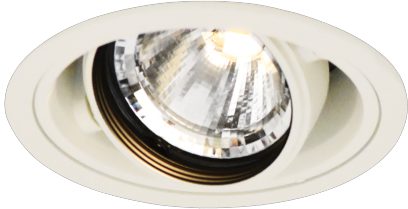

Item no. DD136-0815W9035-R

Series Name: Versa R-G (DD136-R)

■ Direct Horizontal Illuminance DD136-0815W9035-R

φ	Illuminance Angle	Beam Angle	Vertical Illuminance (lx)
220	13°	14°	22680
1			5670
450			2520
2			1420
680			910
3			630
910			460
m	1	0	500
		1	2
			350

Installation	Recessed mount
Type	Versa R-G (DD136-R)
Fixture wattage	7.5W
Beam angle	14 deg
Color Temp.	3500K
CRI	Ra>90
Luminous	730.505 lm
Body	Die-cast aluminum alloy
Body finish	N/A
Trim finish	White
Reflector finish	N/A
IP Rate	IP20
Light source	COB module
Input Voltage	AC220~240V
Dimming Type	Non-Dimmable
Certificate	CE, CCC
Cut Hole	100mm