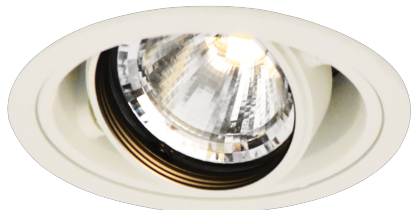

Item no. DD136-0820W9035-R

Series Name: Versa R-G (DD136-R)

Installation	Recessed mount
Type	Versa R-G (DD136-R)
Fixture wattage	7.5W
Beam angle	17 deg
Color Temp.	3500K
CRI	Ra>90
Luminous	760.42 lm
Body	Die-cast aluminum alloy
Body finish	N/A
Trim finish	White
Reflector finish	N/A
IP Rate	IP20
Light source	COB module
Input Voltage	AC220~240V
Dimming Type	Non-Dimmable
Certificate	CE, CCC
Cut Hole	100mm