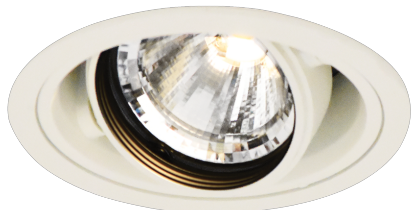

Item no. DD136-0840W9035-R

Series Name: Versa R-G (DD136-R)

Installation	Recessed mount
Type	Versa R-G (DD136-R)
Fixture wattage	7.5W
Beam angle	36 deg
Color Temp.	3500K
CRI	Ra>90
Luminous	807.705 lm
Body	Die-cast aluminum alloy
Body finish	N/A
Trim finish	White
Reflector finish	N/A
IP Rate	IP20
Light source	COB module
Input Voltage	AC220~240V
Dimming Type	Non-Dimmable
Certificate	CE, CCC
Cut Hole	100mm