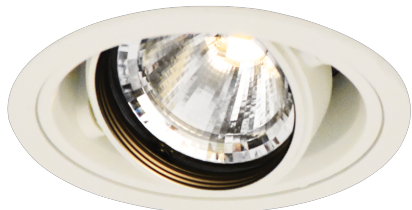

Item no. DD136-0840W9035-R

Series Name: Versa R-G (DD136-R)

Installation	Recessed mount
Type	
Fixture wattage	7.5W
Beam angle	36 deg
Color Temp.	3500K
CRI	Ra>90
Luminous	807.705 lm
Body	Die-cast aluminum alloy
Body finish	N/A
Trim finish	White
Reflector finish	N/A
IP Rate	IP20
Light source	COB module
Input Voltage	AC220~240V
Dimming Type	Non-Dimmable
Certificate	CE, CCC
Cut Hole	100mm