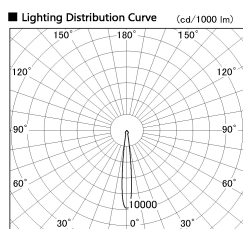

Item no. DD136-2615W9040-R

Series Name: Versa R-G (DD136-R)

Installation	Recessed mount
Type	Versa R-G (DD136-R)
Fixture wattage	23W
Beam angle	12 deg
Color Temp.	4000K
CRI	Ra>90
Luminous	2792 lm
Body	Die-cast aluminum alloy
Body finish	N/A
Trim finish	White
Reflector finish	N/A
IP Rate	IP20
Light source	COB module
Input Voltage	AC220~240V
Dimming Type	Non-Dimmable
Certificate	CE, CCC
Cut Hole	150mm

■ Direct Horizontal Illuminance DD136-2615W9040-R

φ	Illuminance Angle	Beam Angle	Vertical Illuminance (lx)
170	10°	1	109860
		2	27470
340	10°	1	12210
		2	6870
520	10°	1	4390
		2	3050
690	10°	1	2240
		2	1720