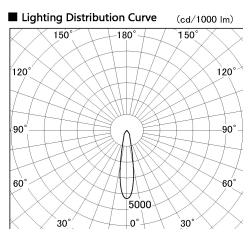

Item no. DD136-2620W9040-R

Series Name: Versa R-G (DD136-R)

Installation	Recessed mount
Type	Versa R-G (DD136-R)
Fixture wattage	23W
Beam angle	21 deg
Color Temp.	4000K
CRI	Ra>90
Luminous	3011 lm
Body	Die-cast aluminum alloy
Body finish	N/A
Trim finish	White
Reflector finish	N/A
IP Rate	IP20
Light source	COB module
Input Voltage	AC220~240V
Dimming Type	Non-Dimmable
Certificate	CE, CCC
Cut Hole	150mm

■ Direct Horizontal Illuminance DD136-2620W9040-R

Illuminance Angle	Beam Angle	Vertical Illuminance (lx)
20°	1	51850
	2	12960
21°	1	5760
	2	3240
35°	1	2070
	2	1440
70°	1	1060
	2	810
105°	1	
	2	
141°	1	
	2	