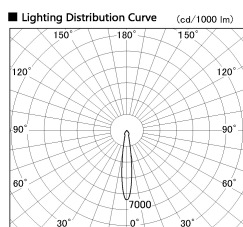

Item no. DD136-2515W9040-R

Series Name: Versa R-G (DD136-R)

Installation	Recessed mount
Type	
Fixture wattage	23W
Beam angle	15 deg
Color Temp.	4000K
CRI	Ra>90
Luminous	2590 lm
Body	Die-cast aluminum alloy
Body finish	N/A
Trim finish	White
Reflector finish	N/A
IP Rate	IP20
Light source	COB module
Input Voltage	AC220~240V
Dimming Type	Non-Dimmable
Certificate	CE, CCC
Cut Hole	125mm

Direct Horizontal Illuminance DD136-2515W9040-R

φ	Illuminance Angle	Beam Angle	Vertical Illuminance (lx)
240	14°	15°	63780
480	2		15950
730	3		7090
980	m	0	3990
		1	2550
		2	1770
			1300
			1000