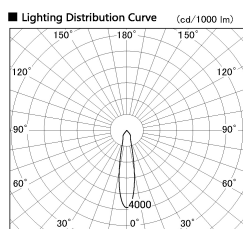

Item no. DD136-2520W9040-R

Series Name: Versa R-G (DD136-R)

Installation	Recessed mount
Type	Versa R-G (DD136-R)
Fixture wattage	23W
Beam angle	21 deg
Color Temp.	4000K
CRI	Ra>90
Luminous	2793 lm
Body	Die-cast aluminum alloy
Body finish	N/A
Trim finish	White
Reflector finish	N/A
IP Rate	IP20
Light source	COB module
Input Voltage	AC220~240V
Dimming Type	Non-Dimmable
Certificate	CE, CCC
Cut Hole	125mm

■ Direct Horizontal Illuminance DD136-2520W9040-R

φ	Illuminance Angle	Beam Angle	Vertical Illuminance (lx)	
350	20°	21°	43720	
1			10930	
700			4860	
2			2730	
1050			1750	
3			1210	
1410			890	
m	1	0	2	680