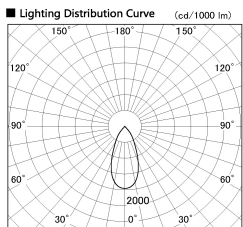

Item no. DD136-2540W9040-R

Series Name: Versa R-G (DD136-R)

Installation	Recessed mount
Type	
Fixture wattage	23W
Beam angle	45 deg
Color Temp.	4000K
CRI	Ra>90
Luminous	2839 lm
Body	Die-cast aluminum alloy
Body finish	N/A
Trim finish	White
Reflector finish	N/A
IP Rate	IP20
Light source	COB module
Input Voltage	AC220~240V
Dimming Type	Non-Dimmable
Certificate	CE, CCC
Cut Hole	125mm