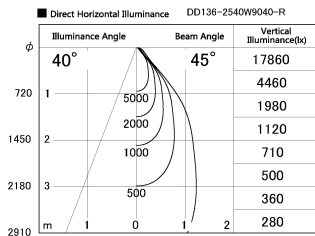

Item no. DD136-2540W9040-R

Series Name: Versa R-G (DD136-R)

Installation	Recessed mount
Type	
Fixture wattage	23W
Beam angle	45 deg
Color Temp.	4000K
CRI	Ra>90
Luminous	2839 lm
Body	Die-cast aluminum alloy
Body finish	N/A
Trim finish	White
Reflector finish	N/A
IP Rate	IP20
Light source	COB module
Input Voltage	AC220~240V
Dimming Type	Non-Dimmable
Certificate	CE, CCC
Cut Hole	125mm