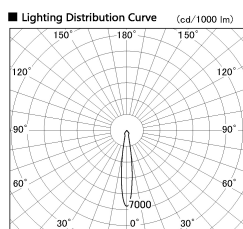

Item no. DD136-2020W9040-R

Series Name: Versa R-G (DD136-R)

Installation	Recessed mount
Type	Versa R-G (DD136-R)
Fixture wattage	20W
Beam angle	15 deg
Color Temp.	4000K
CRI	Ra>90
Luminous	2134 lm
Body	Die-cast aluminum alloy
Body finish	N/A
Trim finish	White
Reflector finish	N/A
IP Rate	IP20
Light source	COB module
Input Voltage	AC220~240V
Dimming Type	Non-Dimmable
Certificate	CE, CCC
Cut Hole	125mm

Direct Horizontal Illuminance DD136-2020W9040-R

φ	Illuminance Angle	Beam Angle	Vertical Illuminance (lx)
240	14°	15°	57380
480			14340
730	14°	15°	6380
980			3590
	14°	15°	2300
			1590
	14°	15°	1170
			900