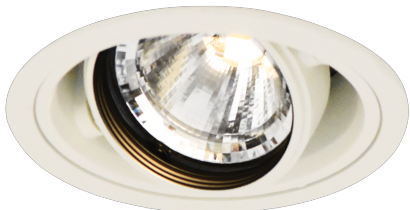

Item no. DD136-1930W9040-R

Series Name: Versa R-G (DD136-R)

Installation	Recessed mount
Type	Versa R-G (DD136-R)
Fixture wattage	18.6W
Beam angle	39 deg
Color Temp.	4000K
CRI	Ra>90
Luminous	1818 lm
Body	Die-cast aluminum alloy
Body finish	N/A
Trim finish	White
Reflector finish	N/A
IP Rate	IP20
Light source	COB module
Input Voltage	AC220~240V
Dimming Type	Non-Dimmable
Certificate	CE, CCC
Cut Hole	100mm