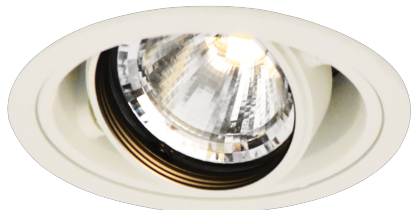

Item no. DD136-0815W9040-R

Series Name: Versa R-G (DD136-R)

Installation	Recessed mount
Type	Versa R-G (DD136-R)
Fixture wattage	7.5W
Beam angle	14 deg
Color Temp.	4000K
CRI	Ra>90
Luminous	741 lm
Body	Die-cast aluminum alloy
Body finish	N/A
Trim finish	White
Reflector finish	N/A
IP Rate	IP20
Light source	COB module
Input Voltage	AC220~240V
Dimming Type	Non-Dimmable
Certificate	CE, CCC
Cut Hole	100mm

Direct Horizontal Illuminance DD136-0815W9040-R

φ	Illuminance Angle	Beam Angle	Vertical Illuminance (lx)
220	13°	14°	22990
1			5750
			2550
450			1440
2			920
680			640
3			470
910			360
m	1	0	1
			2