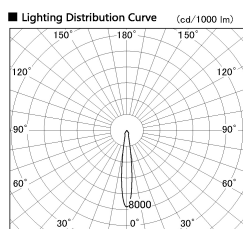

Item no. DD136-0815W9040-R

Series Name: Versa R-G (DD136-R)

Installation	Recessed mount
Type	Versa R-G (DD136-R)
Fixture wattage	7.5W
Beam angle	14 deg
Color Temp.	4000K
CRI	Ra>90
Luminous	741 lm
Body	Die-cast aluminum alloy
Body finish	N/A
Trim finish	White
Reflector finish	N/A
IP Rate	IP20
Light source	COB module
Input Voltage	AC220~240V
Dimming Type	Non-Dimmable
Certificate	CE, CCC
Cut Hole	100mm

Direct Horizontal Illuminance DD136-0815W9040-R

φ	Illuminance Angle	Beam Angle	Vertical Illuminance (lx)
220	13°	14°	22990
1			5750
			2550
450			1440
2			920
680			640
3			470
910			360
m	1	0	1
			2