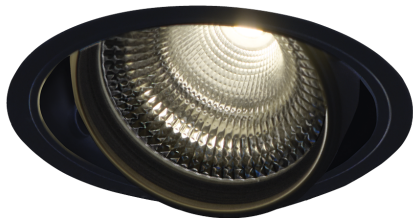

Item no. DD136-3520B9027-R

Series Name: Versa R-G (DD136-R)

Installation	Recessed mount
Type	Versa R-G (DD136-R)
Fixture wattage	36W
Beam angle	21 deg
Color Temp.	2700K
CRI	Ra>90
Luminous	4172 lm
Body	Die-cast aluminum alloy
Body finish	N/A
Trim finish	Black
Reflector finish	N/A
IP Rate	IP20
Light source	COB module
Input Voltage	AC220~240V
Dimming Type	Non-Dimmable
Certificate	CE, CCC
Cut Hole	150mm