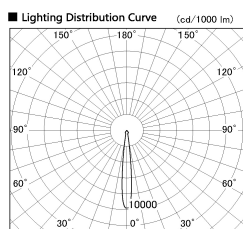

Item no. DD136-2615B9027-R

Series Name: Versa R-G (DD136-R)

Installation	Recessed mount
Type	Versa R-G (DD136-R)
Fixture wattage	23W
Beam angle	12 deg
Color Temp.	2700K
CRI	Ra>90
Luminous	2725 lm
Body	Die-cast aluminum alloy
Body finish	N/A
Trim finish	Black
Reflector finish	N/A
IP Rate	IP20
Light source	COB module
Input Voltage	AC220~240V
Dimming Type	Non-Dimmable
Certificate	CE, CCC
Cut Hole	150mm

■ Direct Horizontal Illuminance DD136-2615B9027-R

φ	Illuminance Angle	Beam Angle	Vertical Illuminance (lx)
170	10°	12°	107230
1			26810
			11910
340			6700
2			4290
520			2980
3			2190
690	m	1 2 0 0 1 2	1680