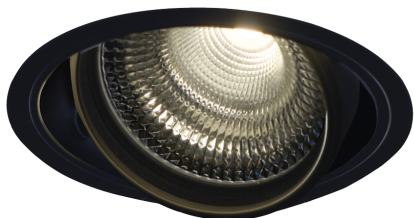

Item no. DD136-2615B9027-R

Series Name: Versa R-G (DD136-R)

Installation	Recessed mount
Type	Versa R-G (DD136-R)
Fixture wattage	23W
Beam angle	12 deg
Color Temp.	2700K
CRI	Ra>90
Luminous	2725 lm
Body	Die-cast aluminum alloy
Body finish	N/A
Trim finish	Black
Reflector finish	N/A
IP Rate	IP20
Light source	COB module
Input Voltage	AC220~240V
Dimming Type	Non-Dimmable
Certificate	CE, CCC
Cut Hole	150mm

■ Direct Horizontal Illuminance DD136-2615B9027-R

φ	Illuminance Angle	Beam Angle	Vertical Illuminance (lx)
170	10°	12°	107230
1			26810
			11910
340			6700
2			4290
520			2980
3			2190
690	m	1 2 0 0 1 2	1680