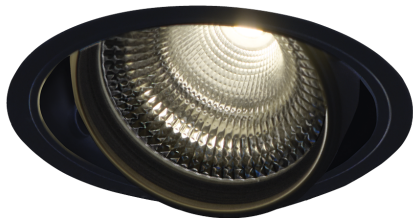

Item no. DD136-2620B9027-R

Series Name: Versa R-G (DD136-R)

Installation	Recessed mount
Type	
Fixture wattage	23W
Beam angle	21 deg
Color Temp.	2700K
CRI	Ra>90
Luminous	2939 lm
Body	Die-cast aluminum alloy
Body finish	N/A
Trim finish	Black
Reflector finish	N/A
IP Rate	IP20
Light source	COB module
Input Voltage	AC220~240V
Dimming Type	Non-Dimmable
Certificate	CE, CCC
Cut Hole	150mm

■ Direct Horizontal Illuminance DD136-2620B9027-R

Illuminance Angle	Beam Angle	Vertical Illuminance (lx)
20°	1	50610
	2	12650
21°	1	5620
	2	3160
22°	1	2020
	2	1410
23°	1	1030
	2	790