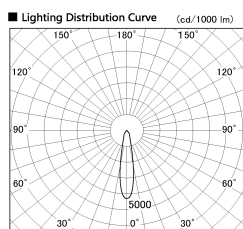

Item no. DD136-2620B9027-R

Series Name: Versa R-G (DD136-R)

Installation	Recessed mount
Type	
Fixture wattage	23W
Beam angle	21 deg
Color Temp.	2700K
CRI	Ra>90
Luminous	2939 lm
Body	Die-cast aluminum alloy
Body finish	N/A
Trim finish	Black
Reflector finish	N/A
IP Rate	IP20
Light source	COB module
Input Voltage	AC220~240V
Dimming Type	Non-Dimmable
Certificate	CE, CCC
Cut Hole	150mm

■ Direct Horizontal Illuminance DD136-2620B9027-R

Illuminance Angle	Beam Angle	Vertical Illuminance (lx)
20°	1	50610
	2	12650
21°	1	5620
	2	3160
22°	1	2020
	2	1410
23°	1	1030
	2	790