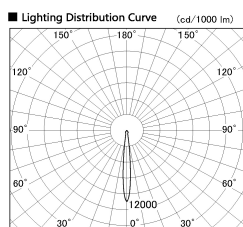

Item no. DD136-2015B9027-R

Series Name: Versa R-G (DD136-R)

Installation	Recessed mount
Type	Versa R-G (DD136-R)
Fixture wattage	20W
Beam angle	11 deg
Color Temp.	2700K
CRI	Ra>90
Luminous	1961 lm
Body	Die-cast aluminum alloy
Body finish	N/A
Trim finish	Black
Reflector finish	N/A
IP Rate	IP20
Light source	COB module
Input Voltage	AC220~240V
Dimming Type	Non-Dimmable
Certificate	CE, CCC
Cut Hole	125mm

■ Direct Horizontal Illuminance DD136-2015B9027-R

φ	Illuminance Angle	Beam Angle	Vertical Illuminance (lx)		
170	10°	11°	84970		
1			21240		
340	20000		9440		
2	10000		5310		
520	5000		3400		
3			2360		
690	2000		1730		
m	1	0	1	2	1330