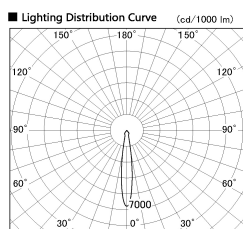

Item no. DD136-2020B9027-R

Series Name: Versa R-G (DD136-R)

Installation	Recessed mount
Type	Versa R-G (DD136-R)
Fixture wattage	20W
Beam angle	15 deg
Color Temp.	2700K
CRI	Ra>90
Luminous	2083 lm
Body	Die-cast aluminum alloy
Body finish	N/A
Trim finish	Black
Reflector finish	N/A
IP Rate	IP20
Light source	COB module
Input Voltage	AC220~240V
Dimming Type	Non-Dimmable
Certificate	CE, CCC
Cut Hole	125mm

■ Direct Horizontal Illuminance DD136-2020B9027-R

φ	Illuminance Angle	Beam Angle	Vertical Illuminance (lx)
240	14°	15°	56000
1			14000
			6220
480			3500
2			2240
730			1560
3			1140
980			880