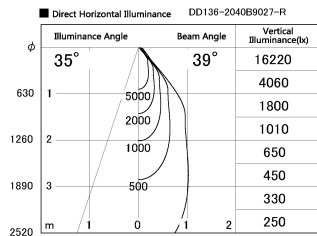

Item no. DD136-2040B9027-R

Series Name: Versa R-G (DD136-R)

Installation	Recessed mount
Type	Versa R-G (DD136-R)
Fixture wattage	20W
Beam angle	39 deg
Color Temp.	2700K
CRI	Ra>90
Luminous	2143 lm
Body	Die-cast aluminum alloy
Body finish	N/A
Trim finish	Black
Reflector finish	N/A
IP Rate	IP20
Light source	COB module
Input Voltage	AC220~240V
Dimming Type	Non-Dimmable
Certificate	CE, CCC
Cut Hole	125mm