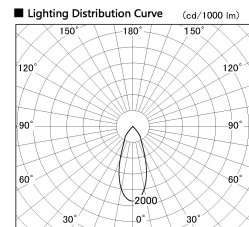

Item no. DD136-2040B9027-R

Series Name: Versa R-G (DD136-R)

Installation	Recessed mount
Type	Versa R-G (DD136-R)
Fixture wattage	20W
Beam angle	39 deg
Color Temp.	2700K
CRI	Ra>90
Luminous	2143 lm
Body	Die-cast aluminum alloy
Body finish	N/A
Trim finish	Black
Reflector finish	N/A
IP Rate	IP20
Light source	COB module
Input Voltage	AC220~240V
Dimming Type	Non-Dimmable
Certificate	CE, CCC
Cut Hole	125mm