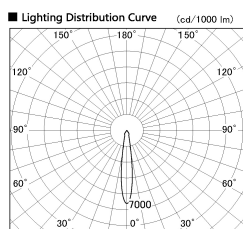

Item no. DD136-1115B9027-R

Series Name: Versa R-G (DD136-R)

Installation	Recessed mount
Type	Versa R-G (DD136-R)
Fixture wattage	10.5W
Beam angle	16 deg
Color Temp.	2700K
CRI	Ra>90
Luminous	1012 lm
Body	Die-cast aluminum alloy
Body finish	N/A
Trim finish	Black
Reflector finish	N/A
IP Rate	IP20
Light source	COB module
Input Voltage	AC220~240V
Dimming Type	Non-Dimmable
Certificate	CE, CCC
Cut Hole	100mm

■ Direct Horizontal Illuminance DD136-1115B9027-R

φ	Illuminance Angle	Beam Angle	Vertical Illuminance (lx)
260	15°	16°	26270
1			6570
520			2920
2			1640
780			1050
3			730
1050			540
m	1	2	410