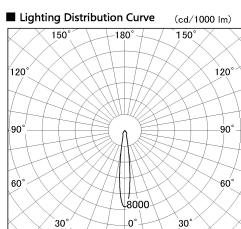

Item no. DD136-0815B9027-R

Series Name: Versa R-G (DD136-R)

Installation	Recessed mount
Type	Versa R-G (DD136-R)
Fixture wattage	7.5W
Beam angle	14 deg
Color Temp.	2700K
CRI	Ra>90
Luminous	723 lm
Body	Die-cast aluminum alloy
Body finish	N/A
Trim finish	Black
Reflector finish	N/A
IP Rate	IP20
Light source	COB module
Input Voltage	AC220~240V
Dimming Type	Non-Dimmable
Certificate	CE, CCC
Cut Hole	100mm

■ Direct Horizontal Illuminance DD136-0815B9027-R

φ	Illuminance Angle	Beam Angle	Vertical Illuminance (lx)
220	13°	14°	22430
1			5610
			2490
450			1400
2			900
680			620
3			460
910			350