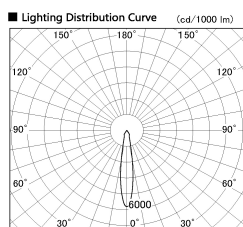

Item no. DD136-0820B9027-R

Series Name: Versa R-G (DD136-R)

| | |
|------------------|-------------------------|
| Installation | Recessed mount |
| Type | Versa R-G (DD136-R) |
| Fixture wattage | 7.5W |
| Beam angle | 17 deg |
| Color Temp. | 2700K |
| CRI | Ra>90 |
| Luminous | 753 lm |
| Body | Die-cast aluminum alloy |
| Body finish | N/A |
| Trim finish | Black |
| Reflector finish | N/A |
| IP Rate | IP20 |
| Light source | COB module |
| Input Voltage | AC220~240V |
| Dimming Type | Non-Dimmable |
| Certificate | CE, CCC |
| Cut Hole | 100mm |

■ Direct Horizontal Illuminance DD136-0820B9027-R

| φ | Illuminance Angle | Beam Angle | Vertical Illuminance (lx) |
|------|-------------------|------------|---------------------------|
| 1 | 17° | 17° | 17450 |
| 290 | | | 4360 |
| 590 | | | 1940 |
| 890 | | | 1090 |
| | | | 700 |
| | | | 480 |
| | | | 360 |
| 1190 | | | 270 |