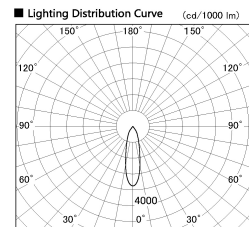

Item no. DD136-0830B9027-R

Series Name: Versa R-G (DD136-R)

Installation	Recessed mount
Type	Versa R-G (DD136-R)
Fixture wattage	7.5W
Beam angle	26 deg
Color Temp.	2700K
CRI	Ra>90
Luminous	784 lm
Body	Die-cast aluminum alloy
Body finish	N/A
Trim finish	Black
Reflector finish	N/A
IP Rate	IP20
Light source	COB module
Input Voltage	AC220~240V
Dimming Type	Non-Dimmable
Certificate	CE, CCC
Cut Hole	100mm