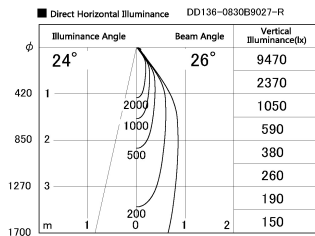

Item no. DD136-0830B9027-R

Series Name: Versa R-G (DD136-R)

Installation	Recessed mount
Type	Versa R-G (DD136-R)
Fixture wattage	7.5W
Beam angle	26 deg
Color Temp.	2700K
CRI	Ra>90
Luminous	784 lm
Body	Die-cast aluminum alloy
Body finish	N/A
Trim finish	Black
Reflector finish	N/A
IP Rate	IP20
Light source	COB module
Input Voltage	AC220~240V
Dimming Type	Non-Dimmable
Certificate	CE, CCC
Cut Hole	100mm